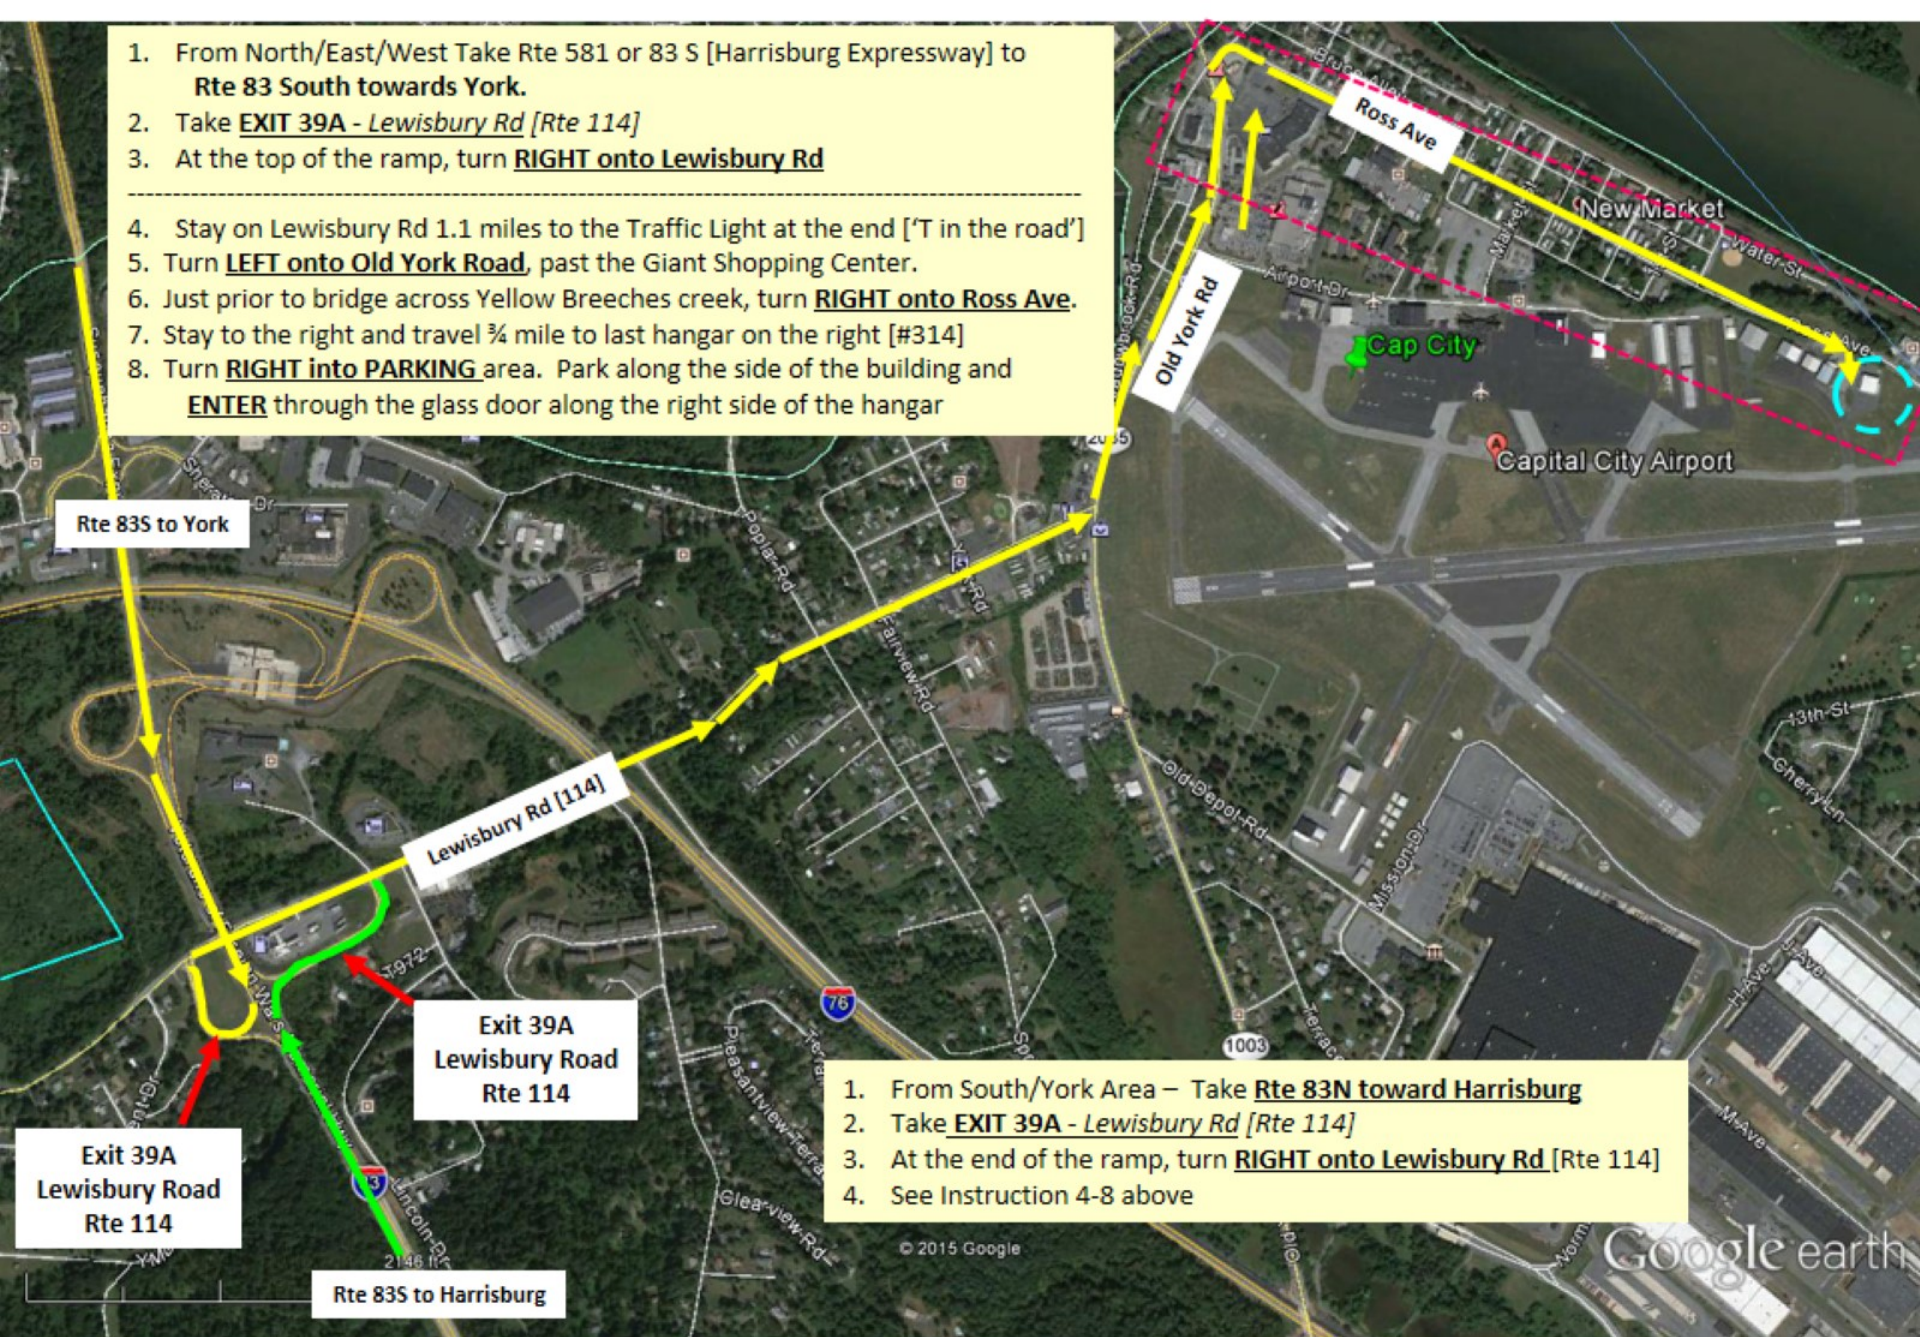

Bridge St

Ross Avenue

Old York Rd

Giant Grocery Store

CXy Terminal Bldg

Cap City

ENTER

Base Gate House

PennDot Hangar #314

© 2015 Europa Technologies  
© 2015 Google  
Capital City Airport

Google earth

924 ft

1. From North/East/West Take Rte 581 or 83 S [Harrisburg Expressway] to **Rte 83 South towards York.**
2. Take **EXIT 39A - Lewisbury Rd [Rte 114]**
3. At the top of the ramp, turn **RIGHT onto Lewisbury Rd**

4. Stay on Lewisbury Rd 1.1 miles to the Traffic Light at the end ['T in the road']
5. Turn **LEFT onto Old York Road**, past the Giant Shopping Center.
6. Just prior to bridge across Yellow Breeches creek, turn **RIGHT onto Ross Ave.**
7. Stay to the right and travel  $\frac{3}{4}$  mile to last hangar on the right [#314]
8. Turn **RIGHT into PARKING** area. Park along the side of the building and **ENTER** through the glass door along the right side of the hangar

Rte 83S to York

Lewisbury Rd [114]

Exit 39A  
Lewisbury Road  
Rte 114

Exit 39A  
Lewisbury Road  
Rte 114

Rte 83S to Harrisburg

1. From South/York Area – Take **Rte 83N toward Harrisburg**
2. Take **EXIT 39A - Lewisbury Rd [Rte 114]**
3. At the end of the ramp, turn **RIGHT onto Lewisbury Rd [Rte 114]**
4. See Instruction 4-8 above